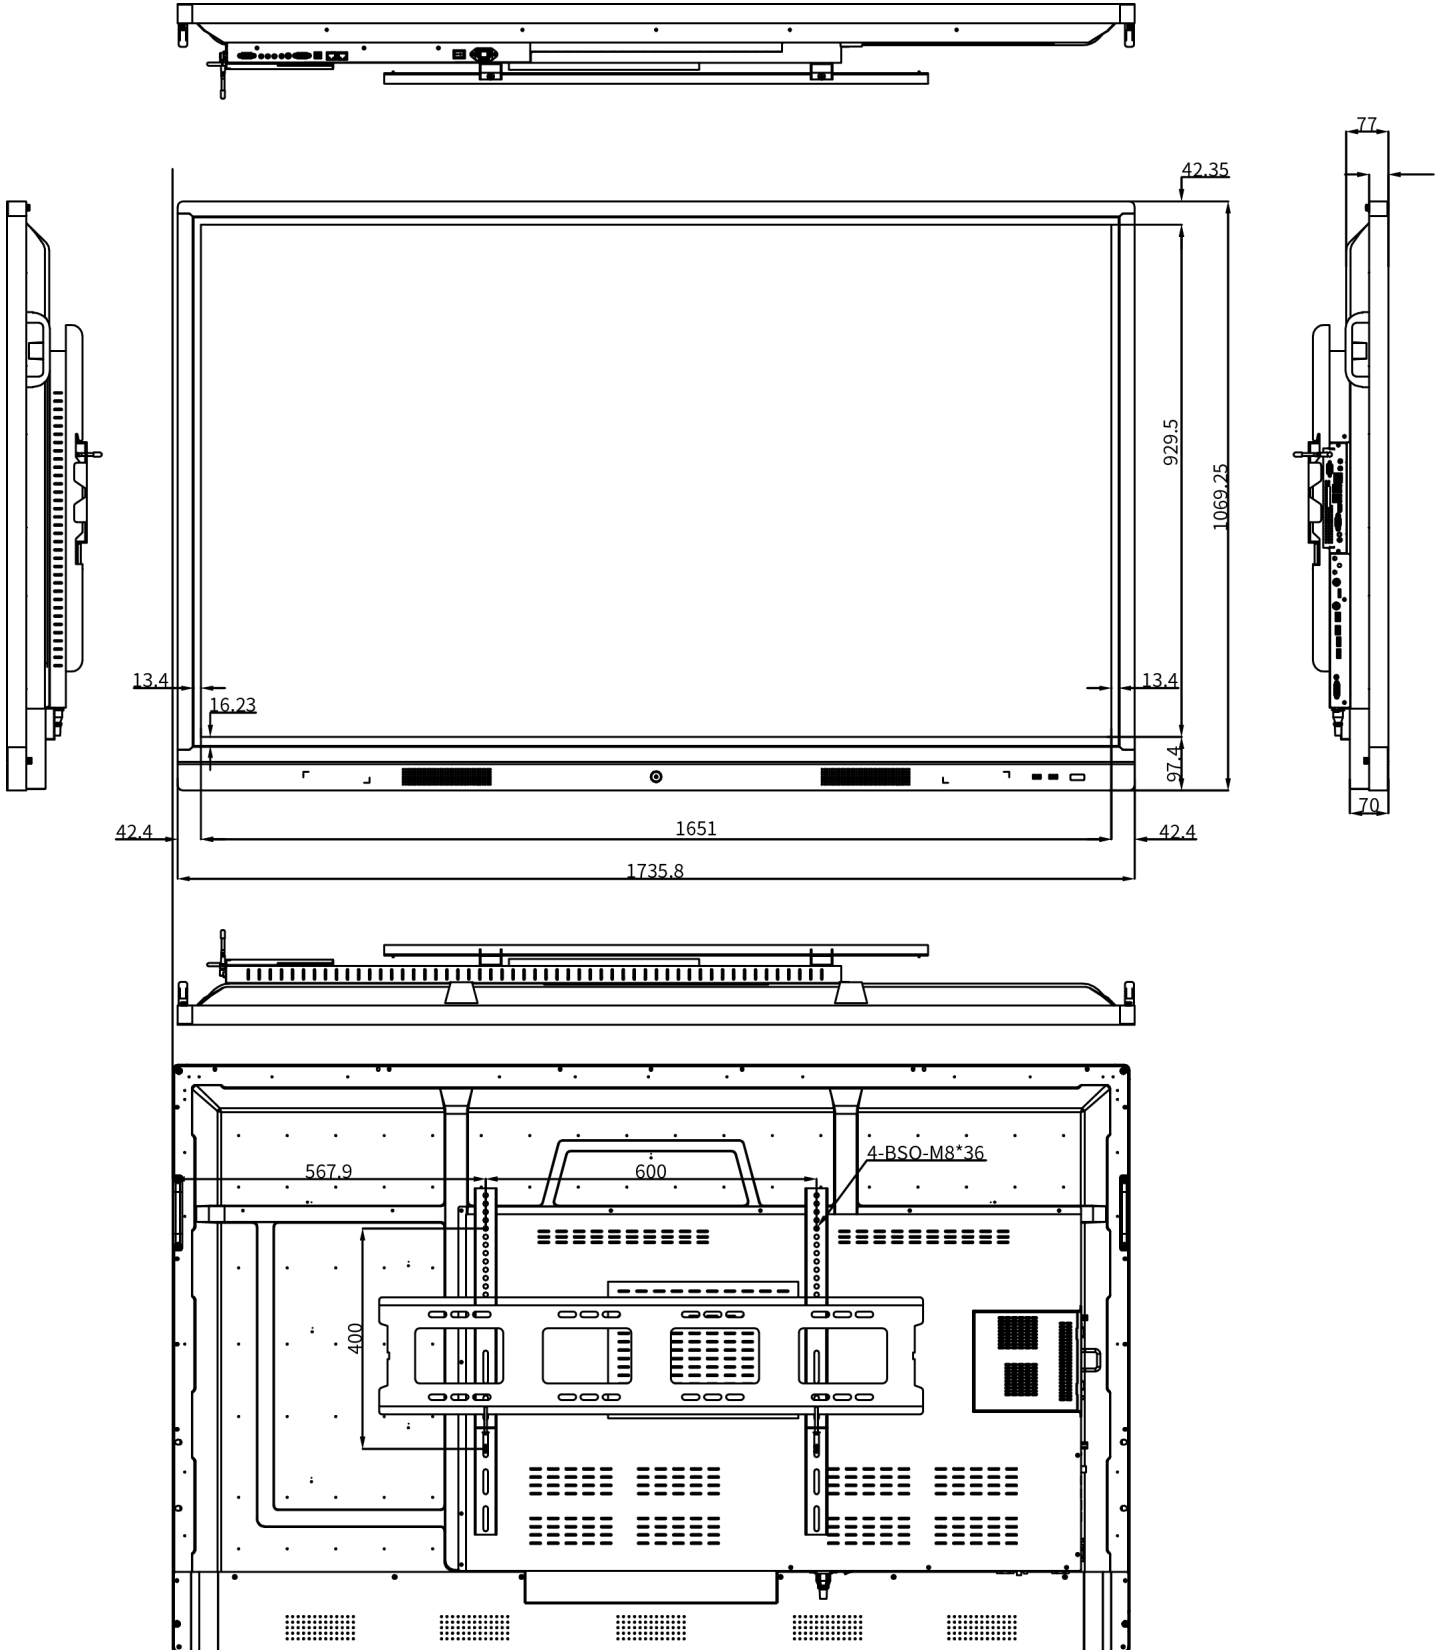

Interactivity		
Technology		Infrared Frame
Glass		4mm Tempered Glass (3mm for 55 inch)
Glass Transmittance		>92%
Physical Resolution		32768*32768(7680*4320 for 70")
Response Rate		5ms
Positioning Accuracy		More than 90% of Touch Area:±2mm
Input Way		Finger, Pen
Touch point		20 point touch
Output Form		Coordinate
Clicking Times		Unlimited
Minimum Object Size (mm)		1mm
Minimum Touch Point Detect		1mm
Light Resistance		light resistance
Electrical Performance	Interface Type	USB Type A
	Communication	USB2.0 Full speed
	Power Supply	USB
	Voltage	DC 5.0±5%

IQTouch 55"

IQTouch 65"

IQTouch 75"

IQTouch 86"