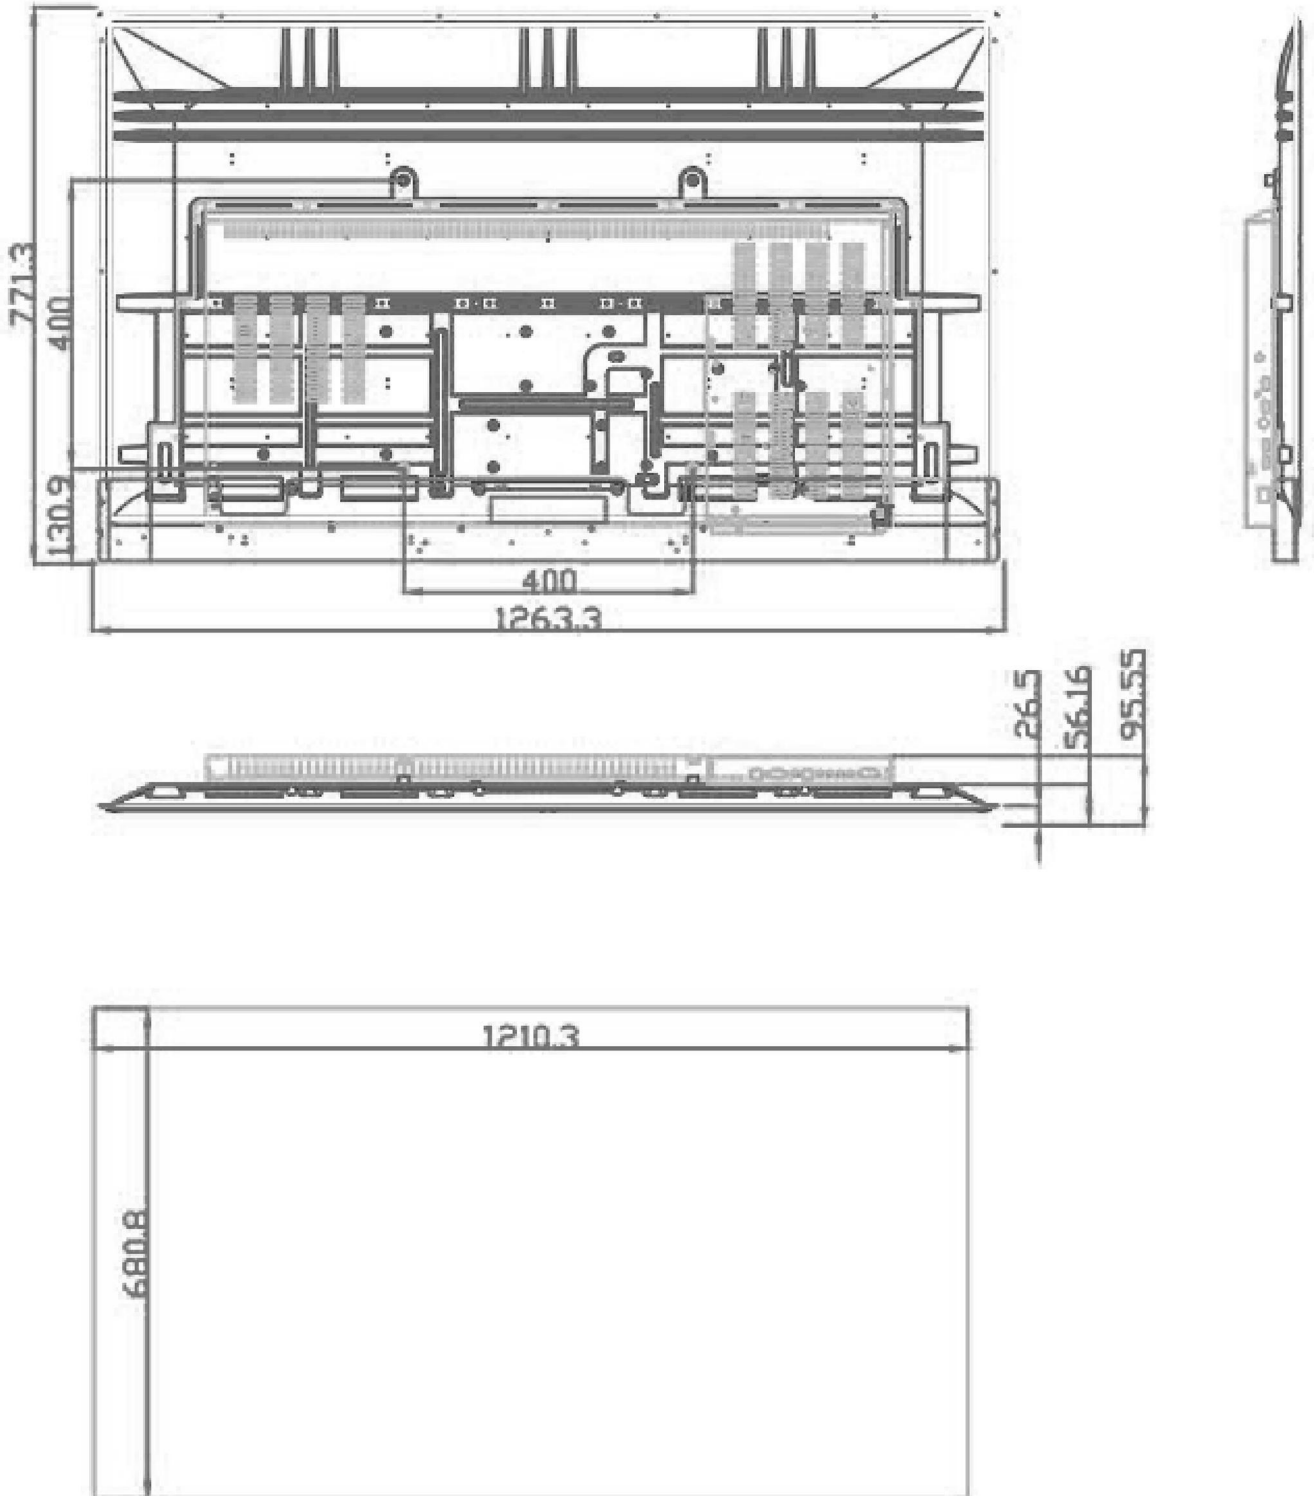

IQTouch 55"