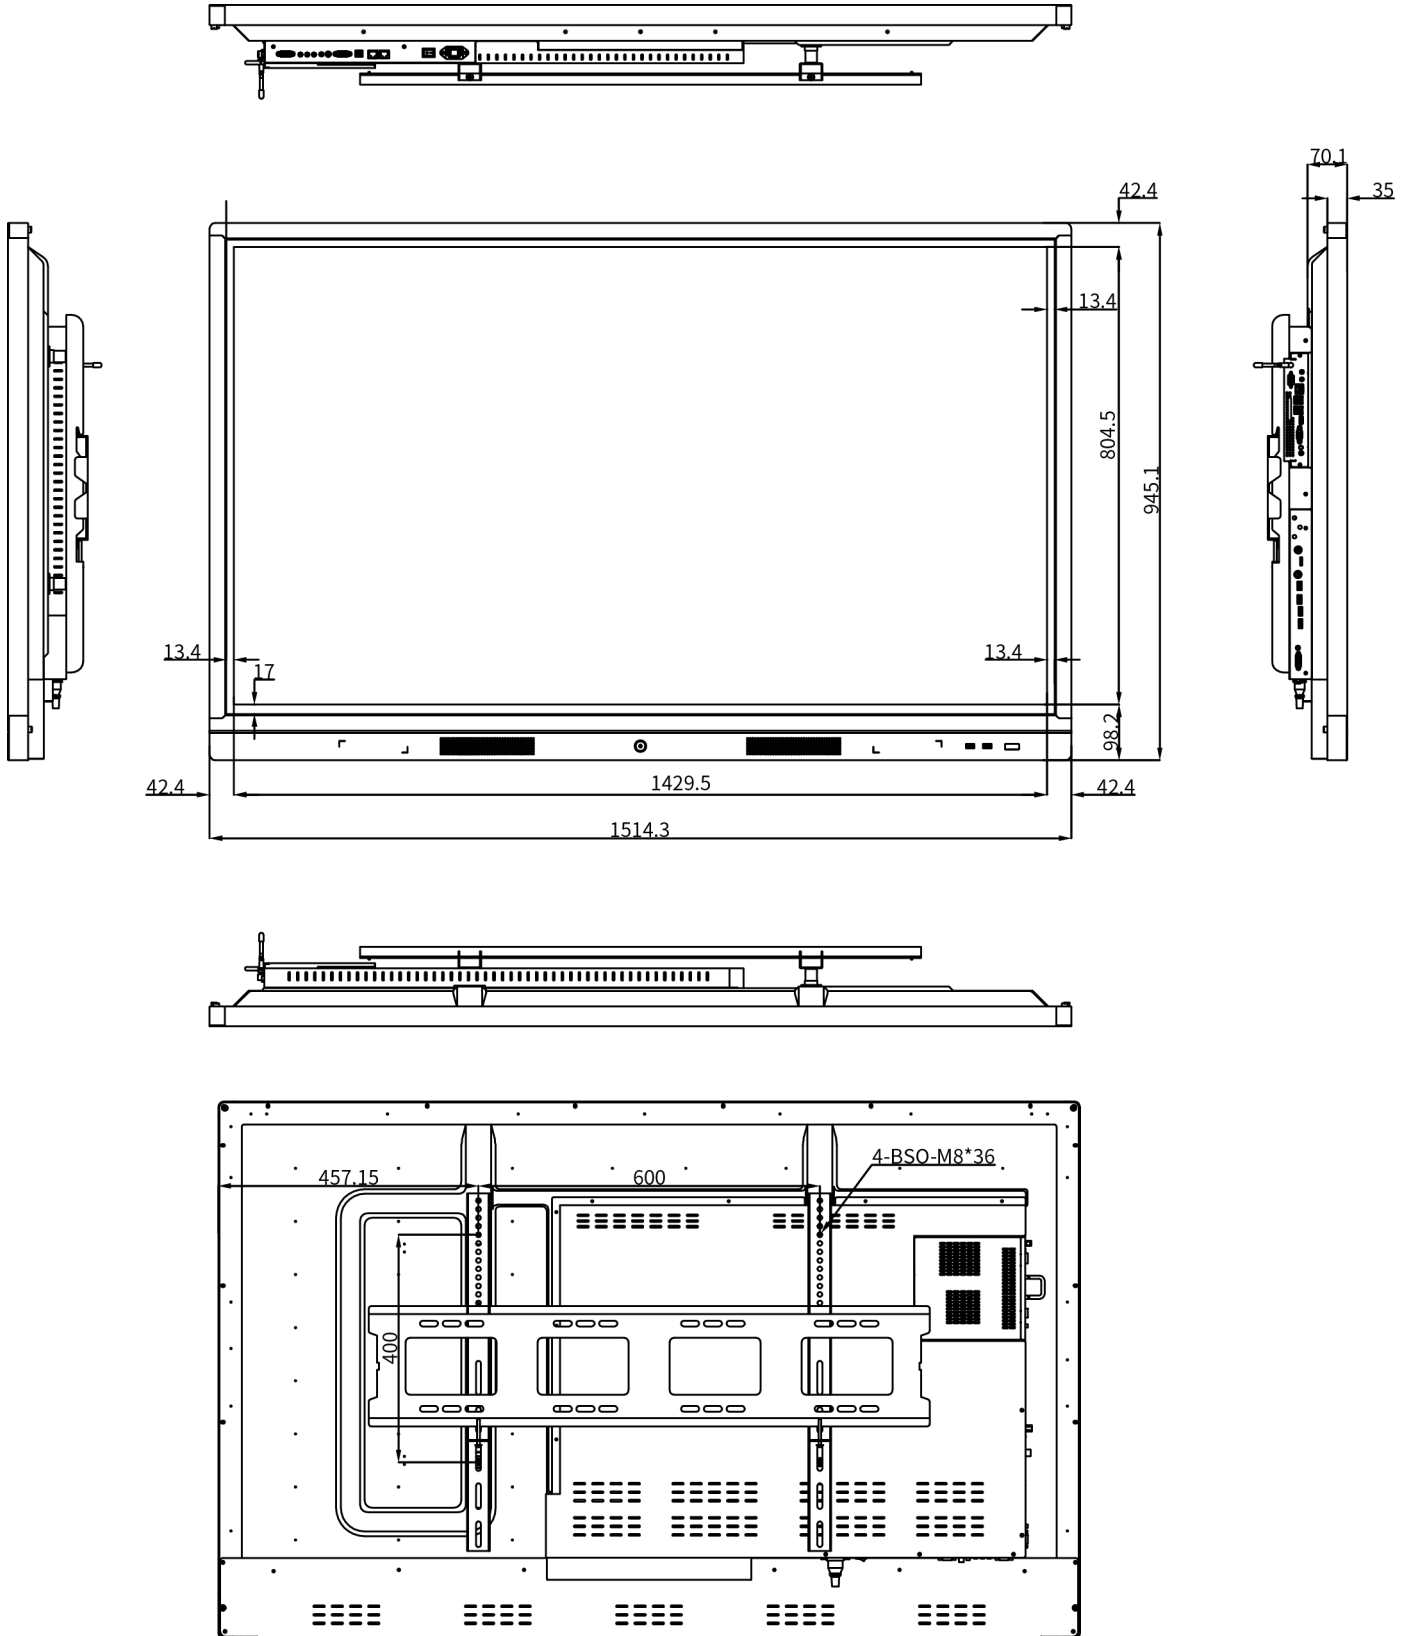

Specifications

Name	IQTouch L Pro Series			
Model	LE055MD	LE065MD	LE075MD	LE086MD
Diagonal Size	55"	65"	75"	86"
LED Light Source	Backlight	Backlight	Backlight	Backlight
Resolution	3840*2160	3840*2160	3840*2160	3840*2160
Aspect Ratio	16:9	16:9	16:9	16:9
Brightness (typ)/(min)	400cd/m ²	400cd/m ²	400cd/m ²	400cd/m ²
Contrast Ratio(typ)/(min)	5000:1	5000:1	5000:1	5000:1
Response Rate (typ)/(min)	5ms	5ms	5ms	5ms
Refreshing Frequency	60Hz	60Hz	60Hz	60Hz
Viewing Angle	178°(H), 178°(V)	178°(H), 178°(V)	178°(H), 178°(V)	178°(H), 178°(V)
Backlight Life Time (typ)/(min)	60,000 hrs	60,000 hrs	60,000 hrs	60,000 hrs
Color Saturation (x% NTSC)	75%	75%	75%	75%
Display Area(mm)	1210.3*680.8	1429.5*804.5	1651*929.5	1896*1067
Depth of Color	8bit	8bit	8bit	8bit

Interactivity		
Technology		Infrared Frame
Glass		4mm Tempered Glass (3mm for 55 inch)
Glass Transmittance		>92%
Physical Resolution		32768*32768(7680*4320 for 70")
Response Rate		5ms
Positioning Accuracy		More than 90% of Touch Area:±2mm
Input Way		Finger, Pen
Touch point		20 point touch
Output Form		Coordinate
Clicking Times		Unlimited
Minimum Object Size (mm)		1mm
Minimum Touch Point Detect		1mm
Light Resistance		light resistance
Electrical Performance	Interface Type	USB Type A
	Communication	USB2.0 Full speed
	Power Supply	USB
	Voltage	DC 5.0±5%

IQTouch 55"

IQTouch 65"

IQTouch 75"

IQTouch 86"